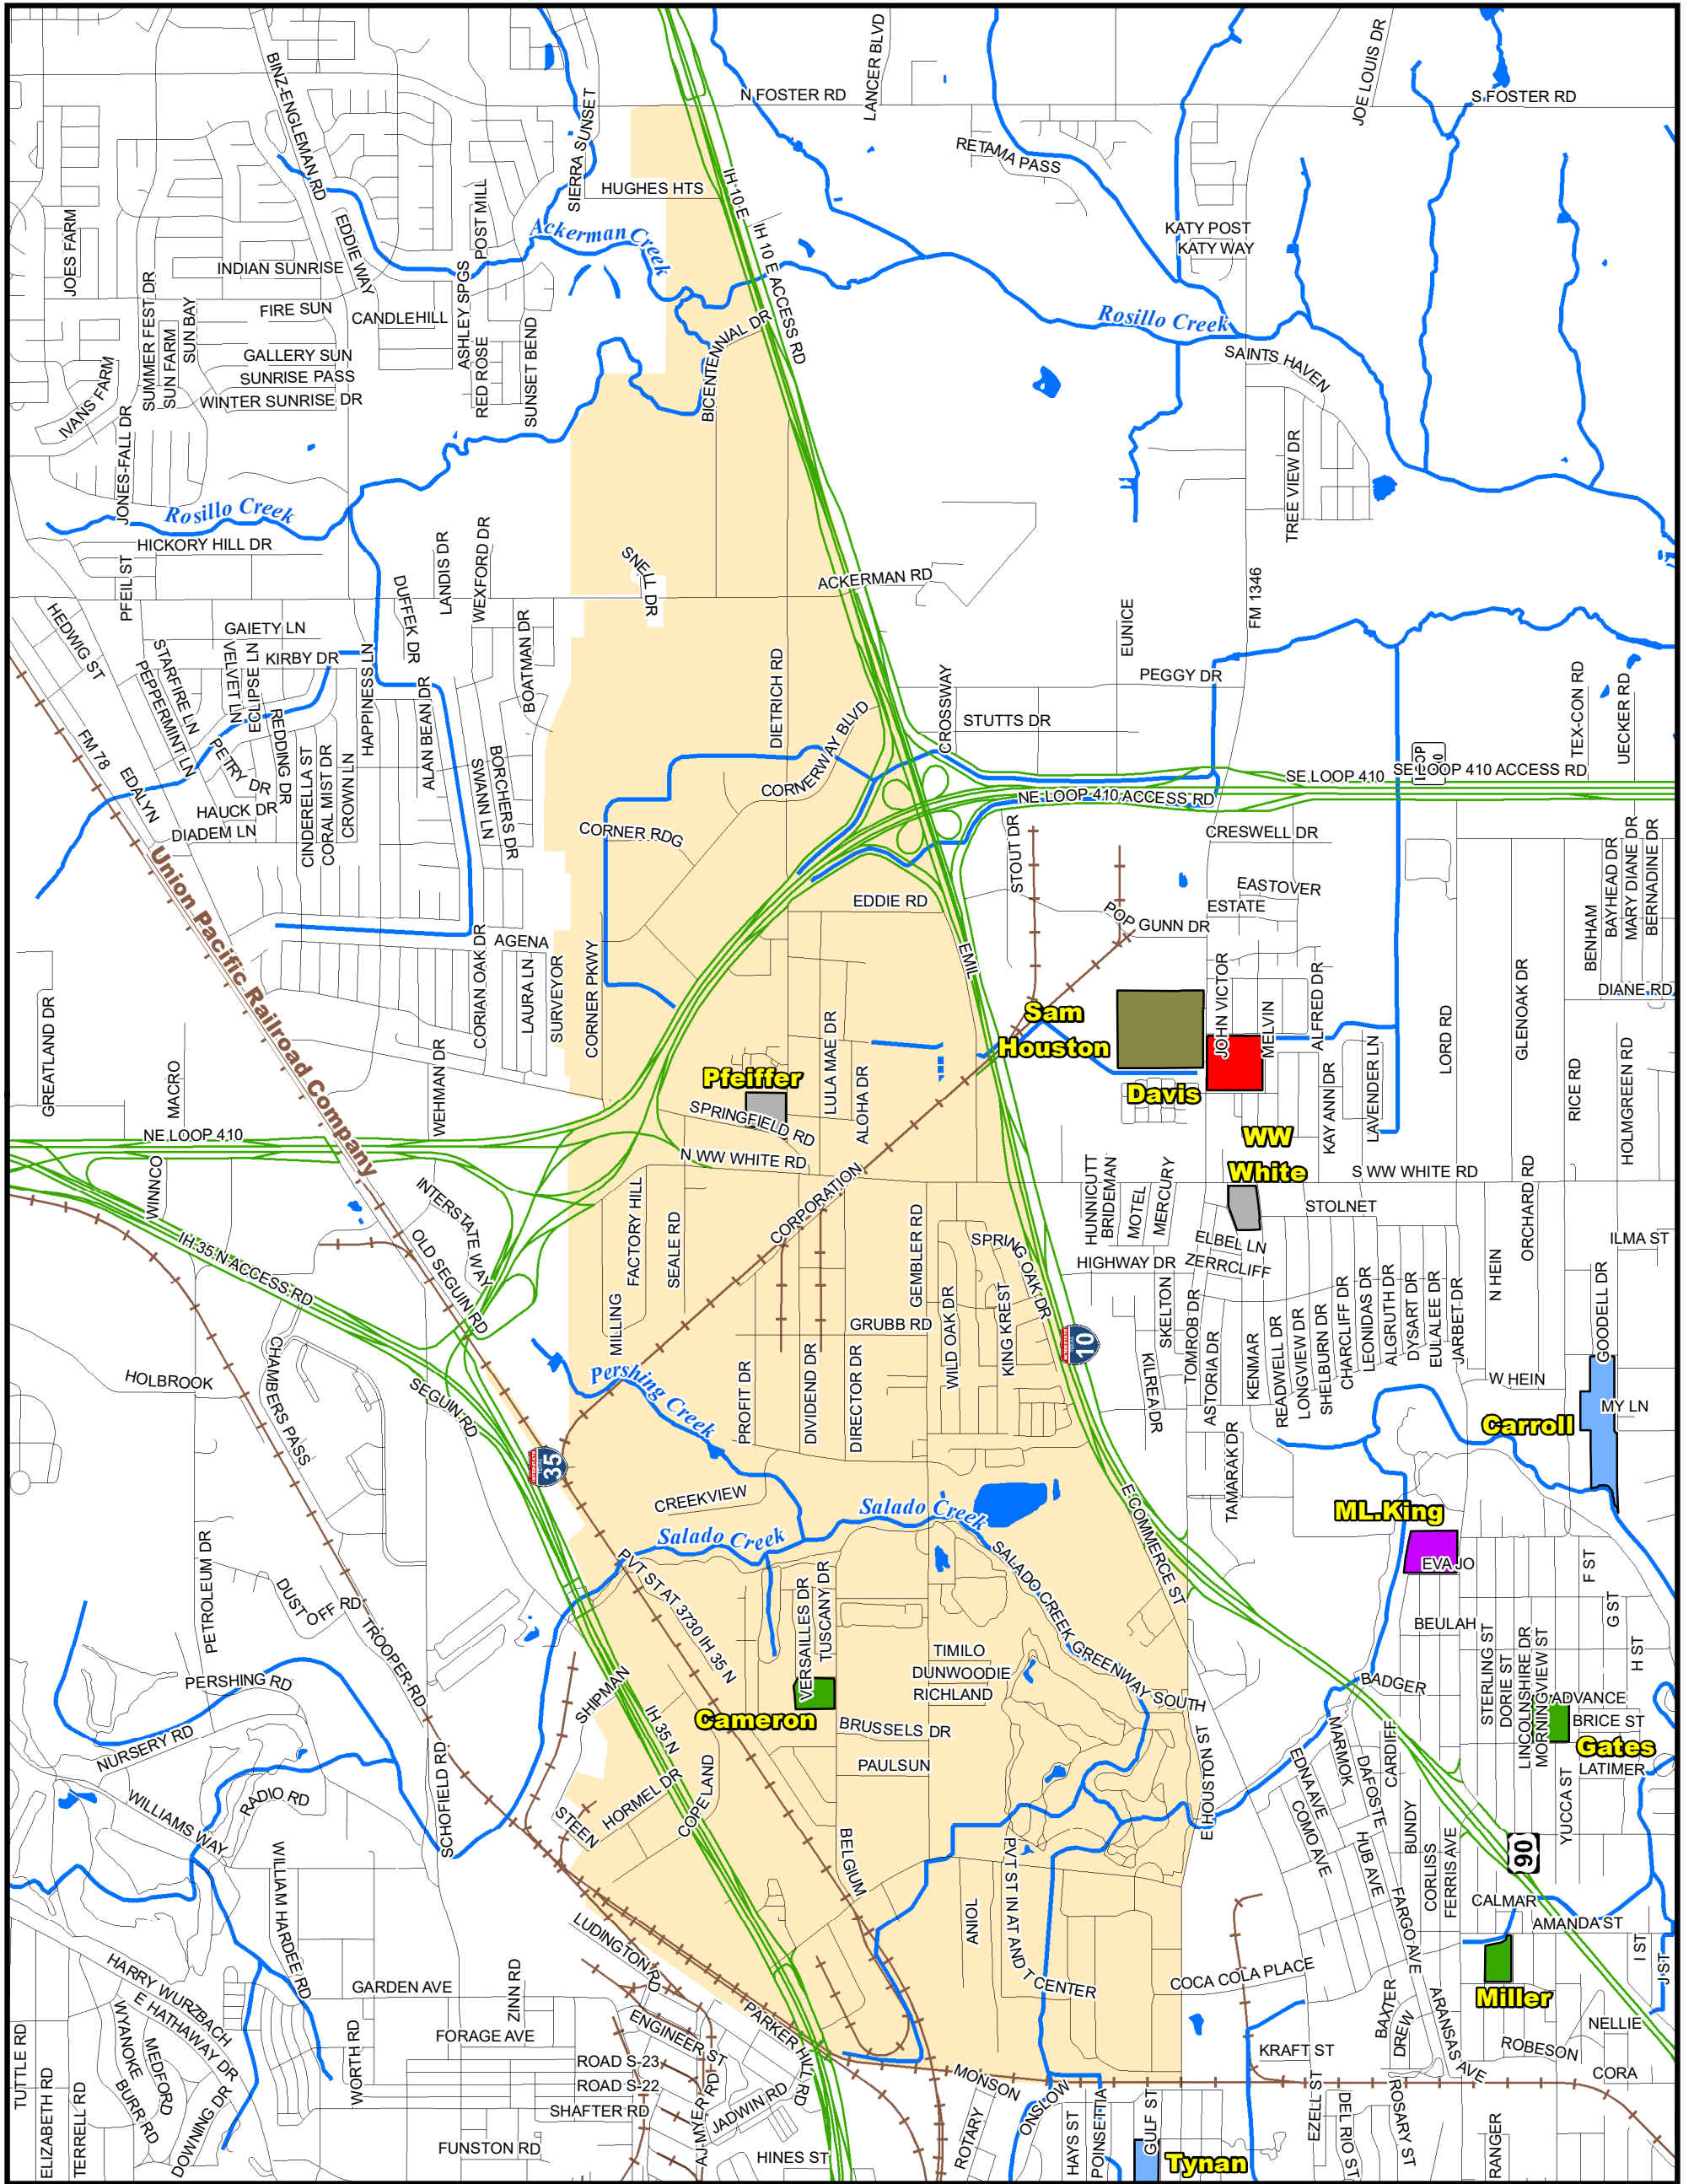

Attendance Boundary for 2021-2022

CAMERON
Primary School
Grades Served: PK-5

3635 BELGIUM LANE
SAN ANTONIO, TX 78219

LEGEND

1 inch equals 0.47 miles

Last Updated 2019-2020

SAISD Facilities		Route Features		Natural Features	
Facility_Type					
	Administrative		Early Childhood EC		Middle School
	Primary PK/K-5/6		Streets		Rivers & Creeks
	Closed - Pending Reuse		Railroad Tracks		Water Bodies
	High School		Special Program		
	PK/K-8 School				