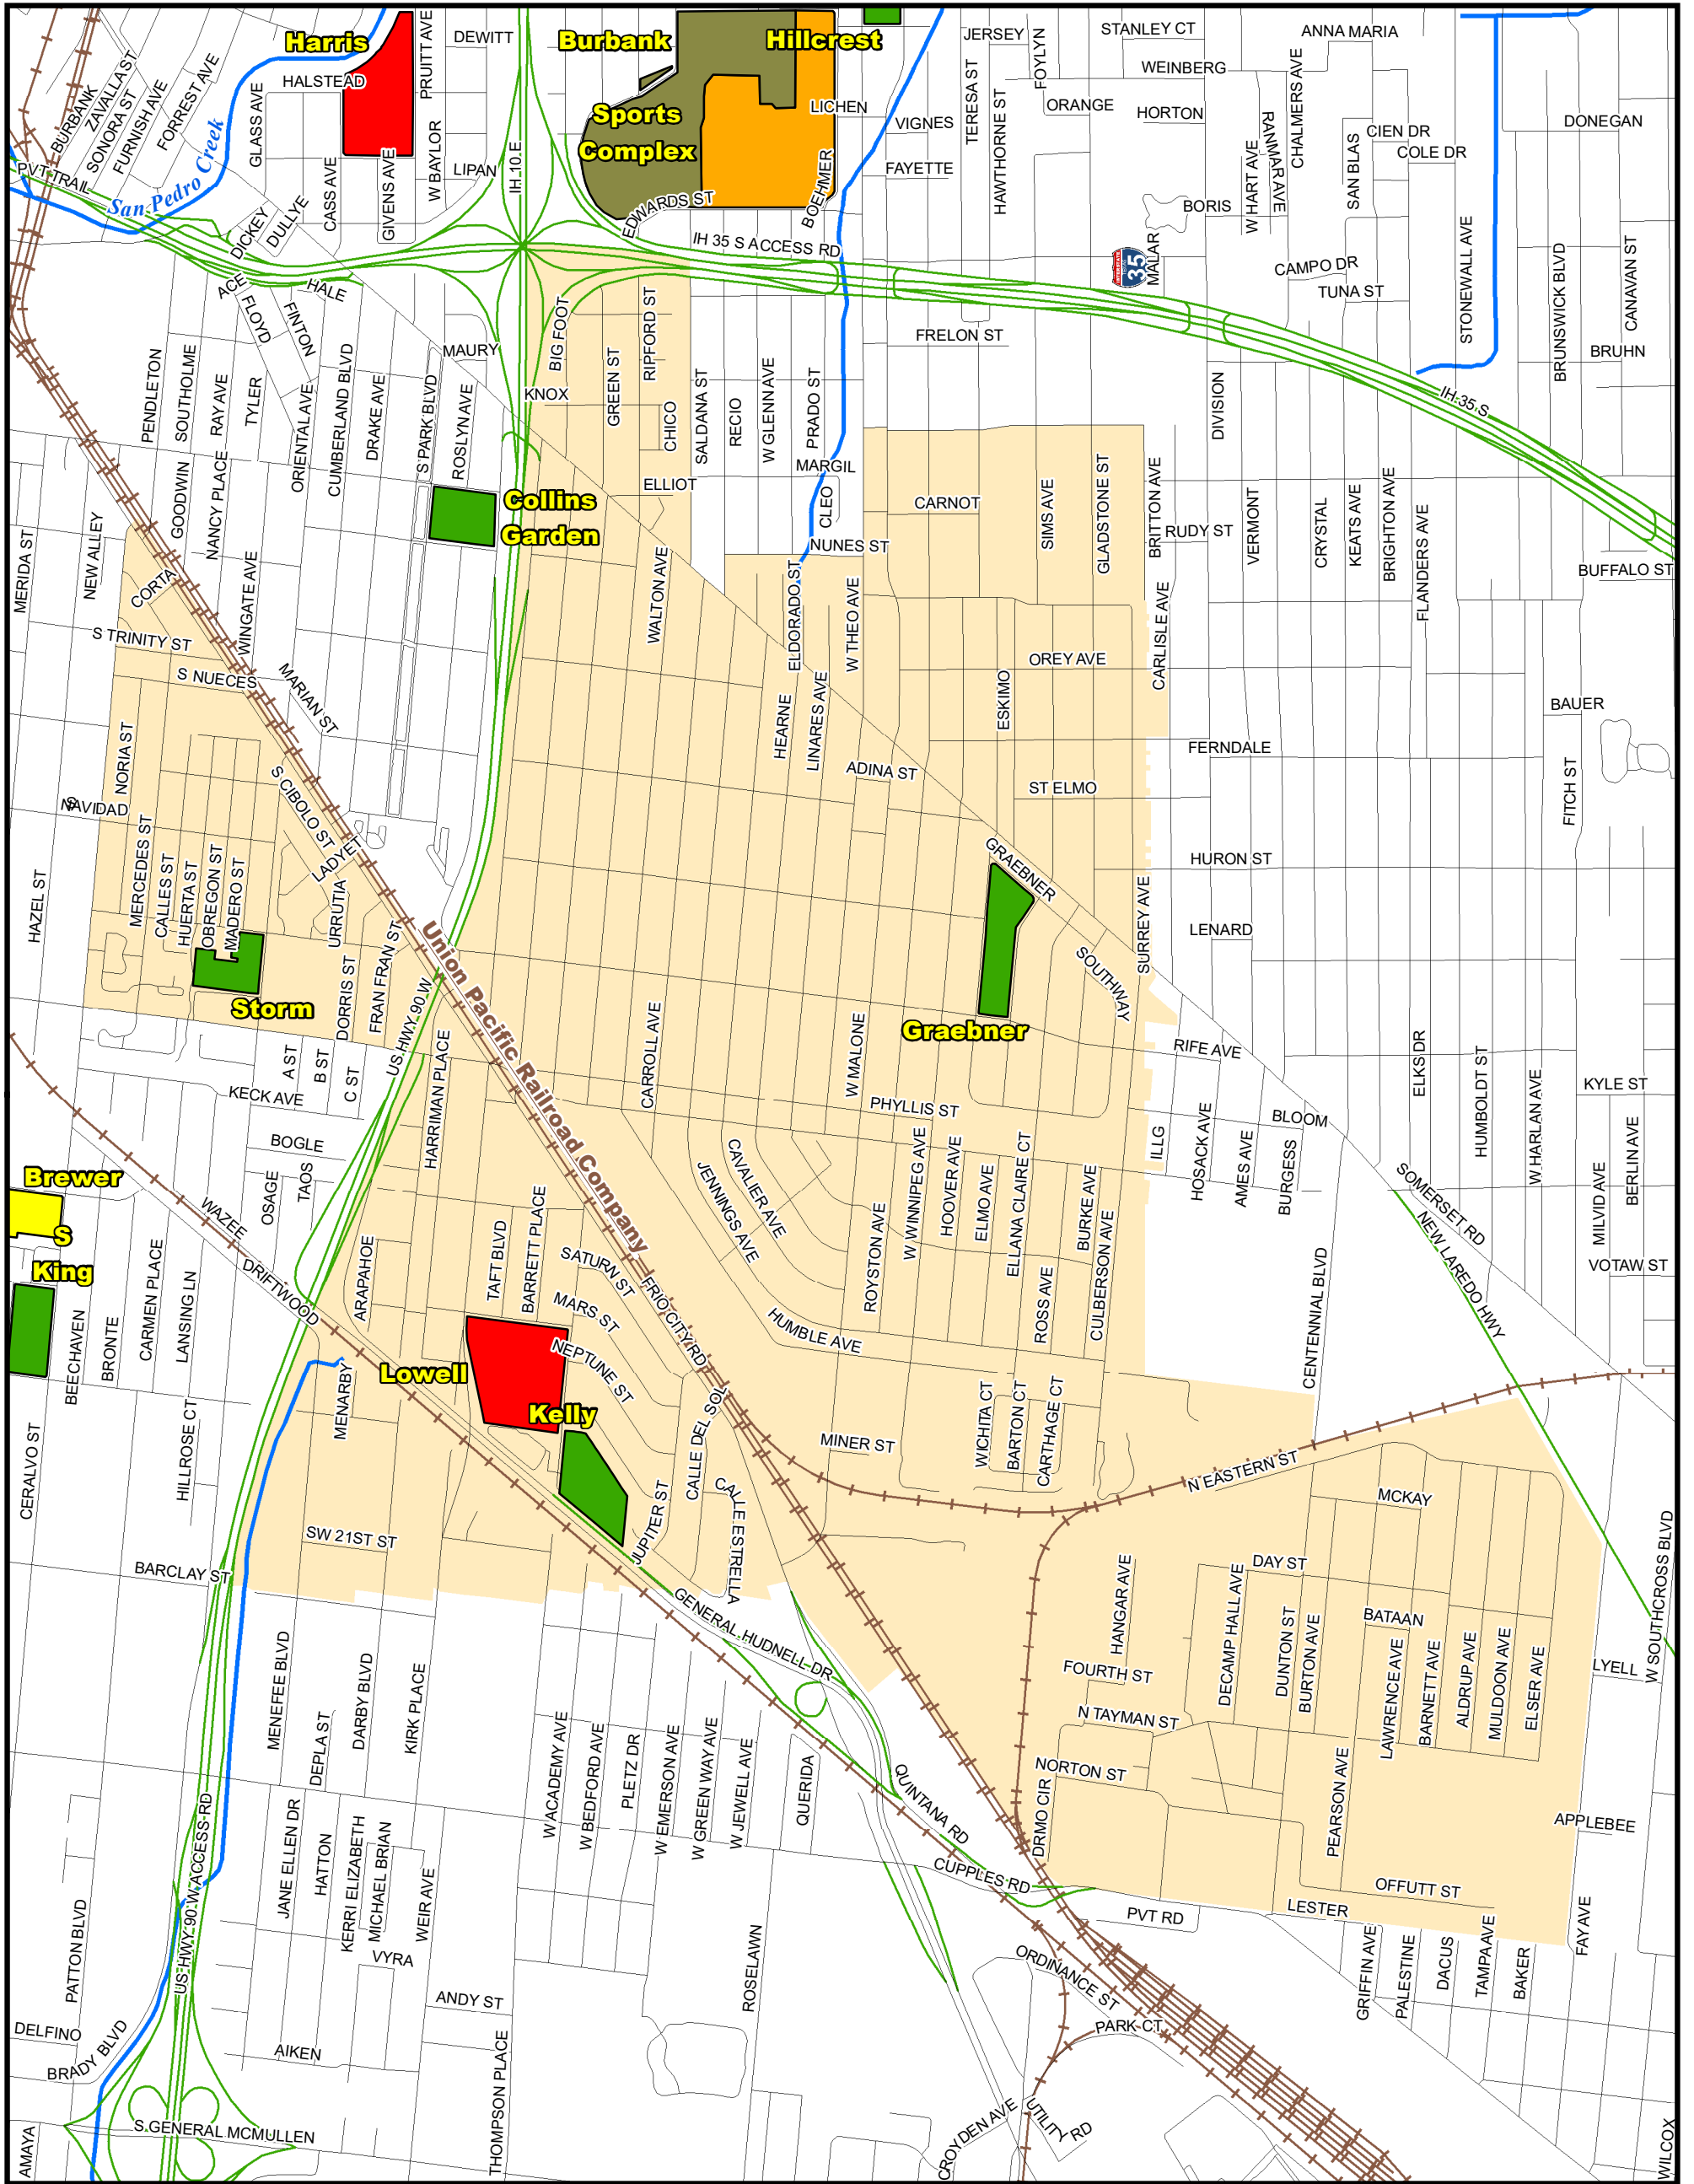

Attendance Boundary for 2021-2022

LOWELL
Middle School
Grades Served: 6-8

919 THOMPSON PLACE
SAN ANTONIO, TX 78226

LEGEND

1 inch equals 0.27 miles

Last Updated 2019-2020

SAISD Facilities		Route Features		Natural Features	
Facility_Type					
	Administrative		Early Childhood EC		Middle School
	Primary PK/K-5/6		Railroad Tracks		Rivers & Creeks
	Closed - Pending Reuse		PK/K-8 School		Water Bodies
	High School		Special Program		