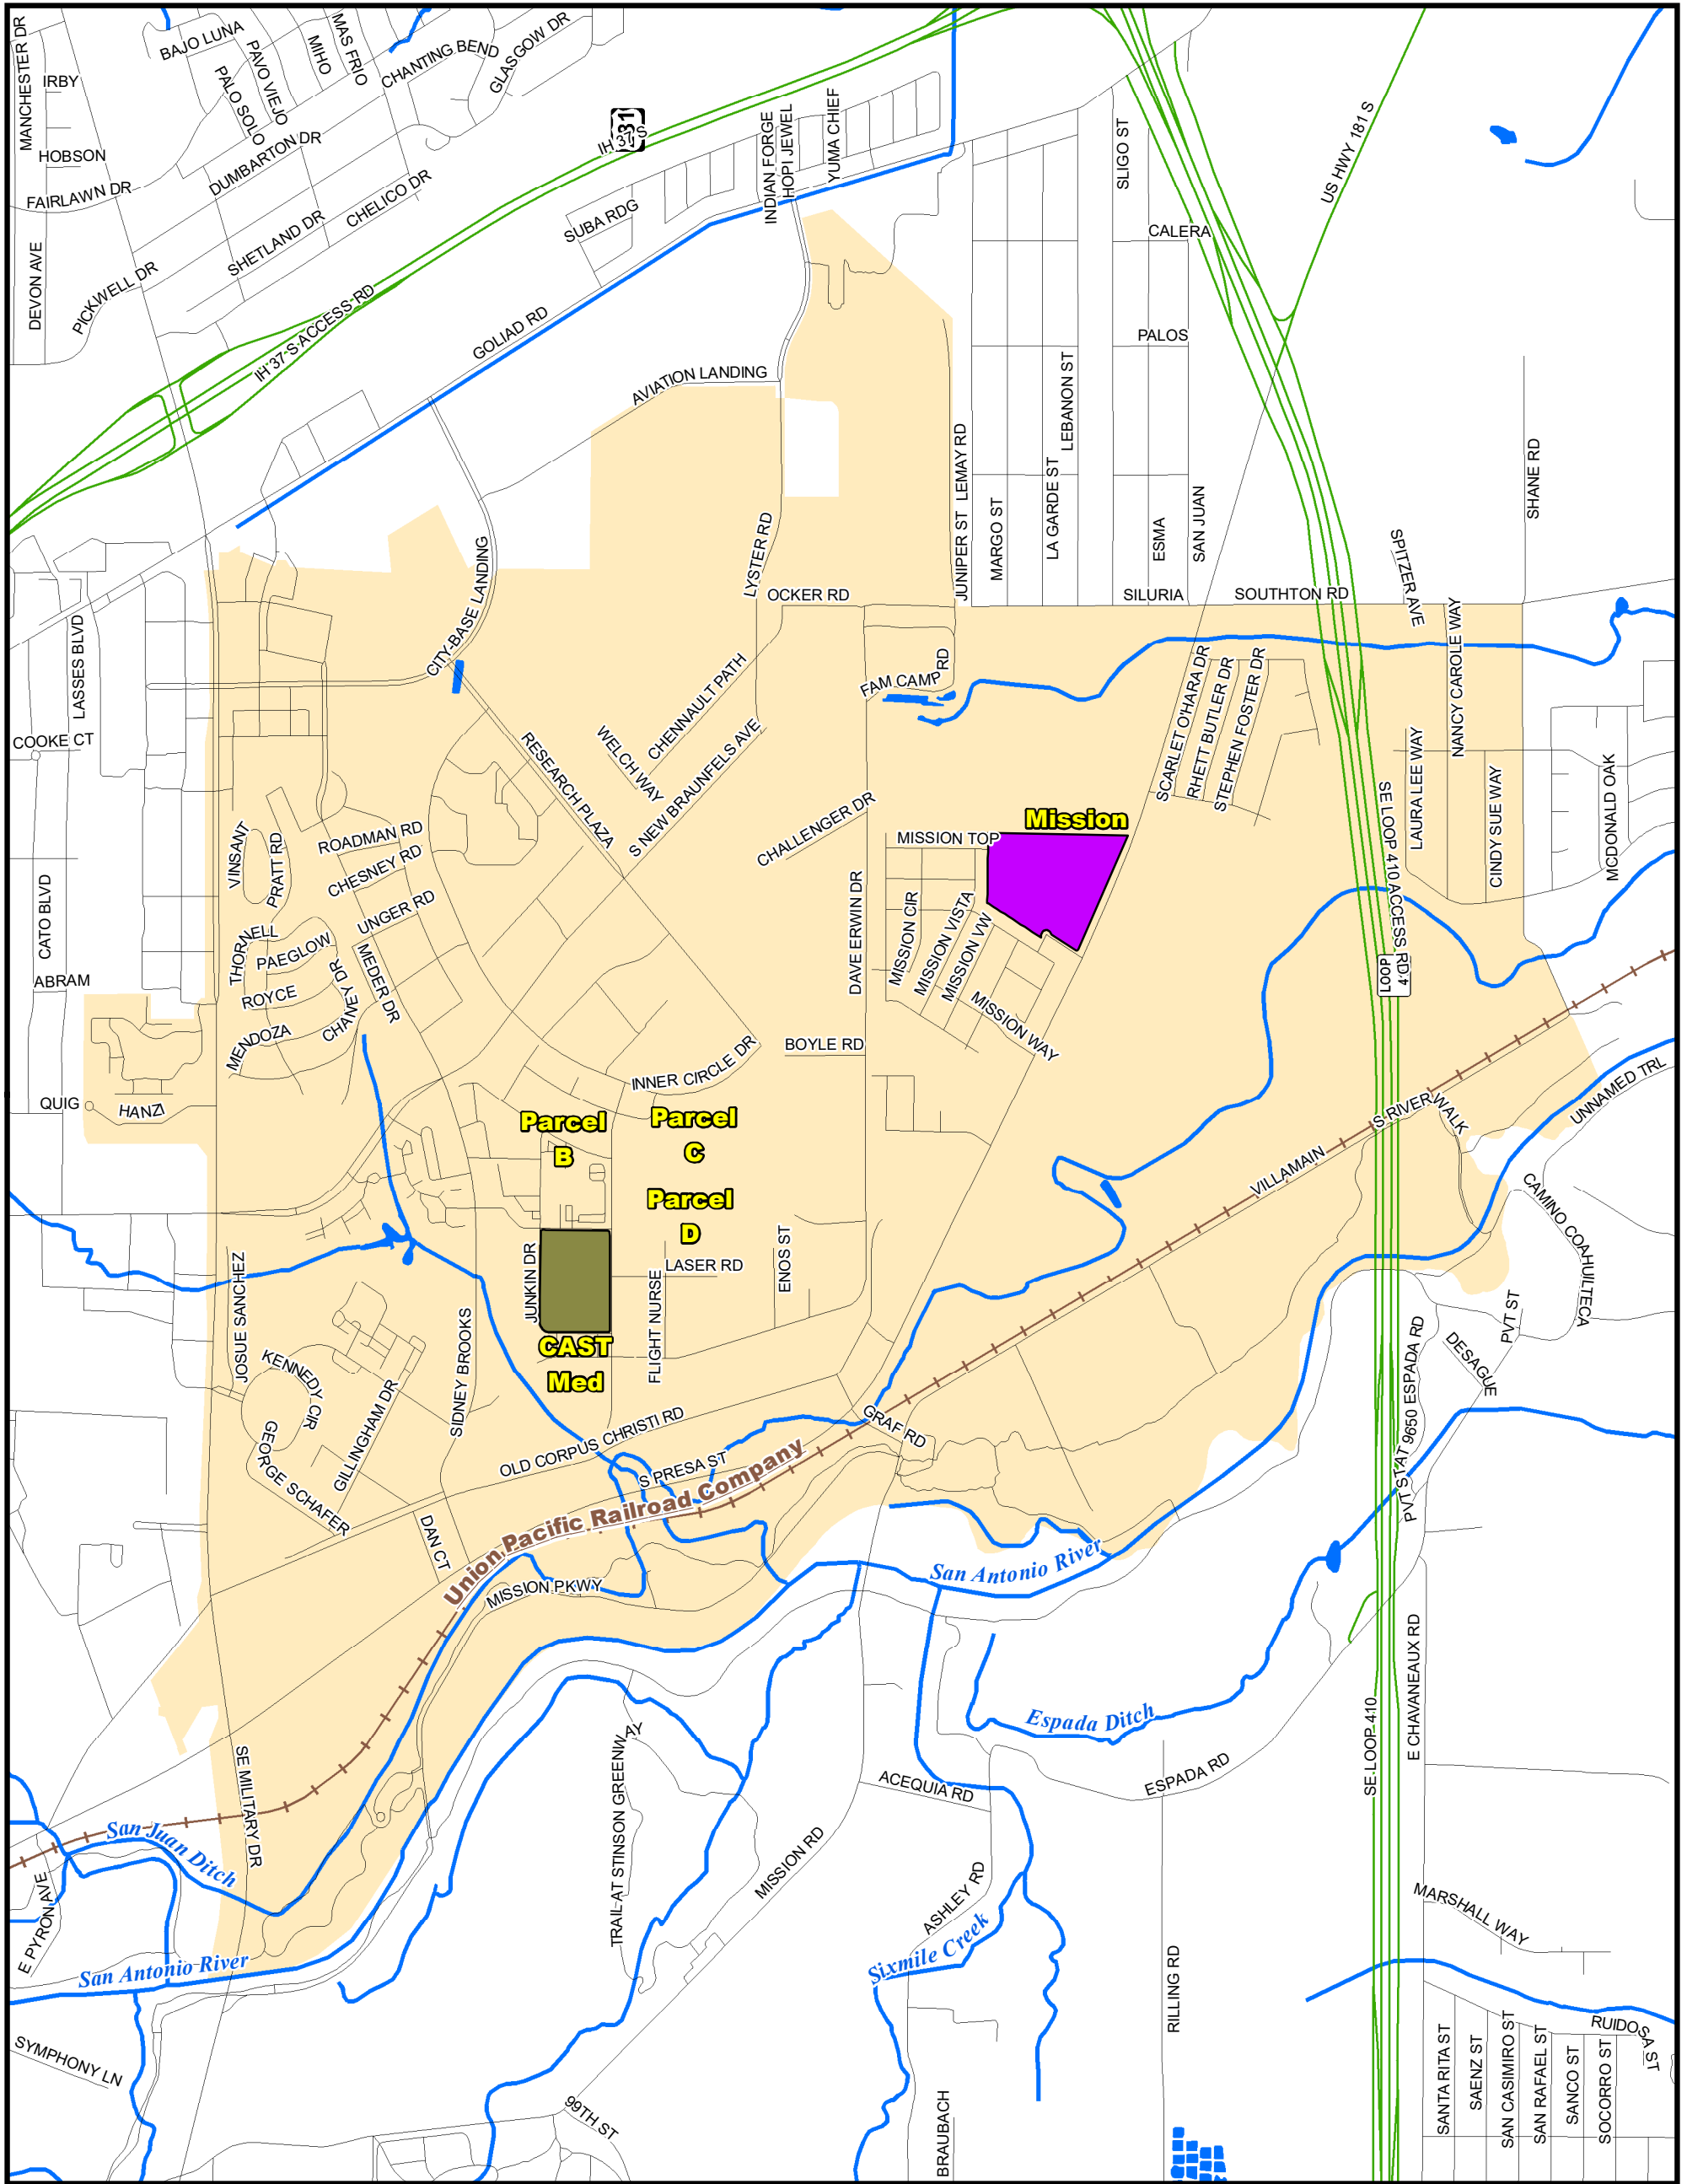

Attendance Boundary for 2021-2022

MISSION
Primary School
Grades Served: PK-8

9210 S. PRESA
SAN ANTONIO, TX 78223

LEGEND

1 inch equals 0.29 miles

Last Updated 2019-2020

SAISD Facilities		Route Features		Natural Features	
Facility_Type					
	Administrative		Early Childhood EC		Middle School
	Closed - Pending Reuse		Primary PK/K-5/6		PK/K-8 School
	High School		Railroad Tracks		Rivers & Creeks
	Special Program		Streets		Water Bodies