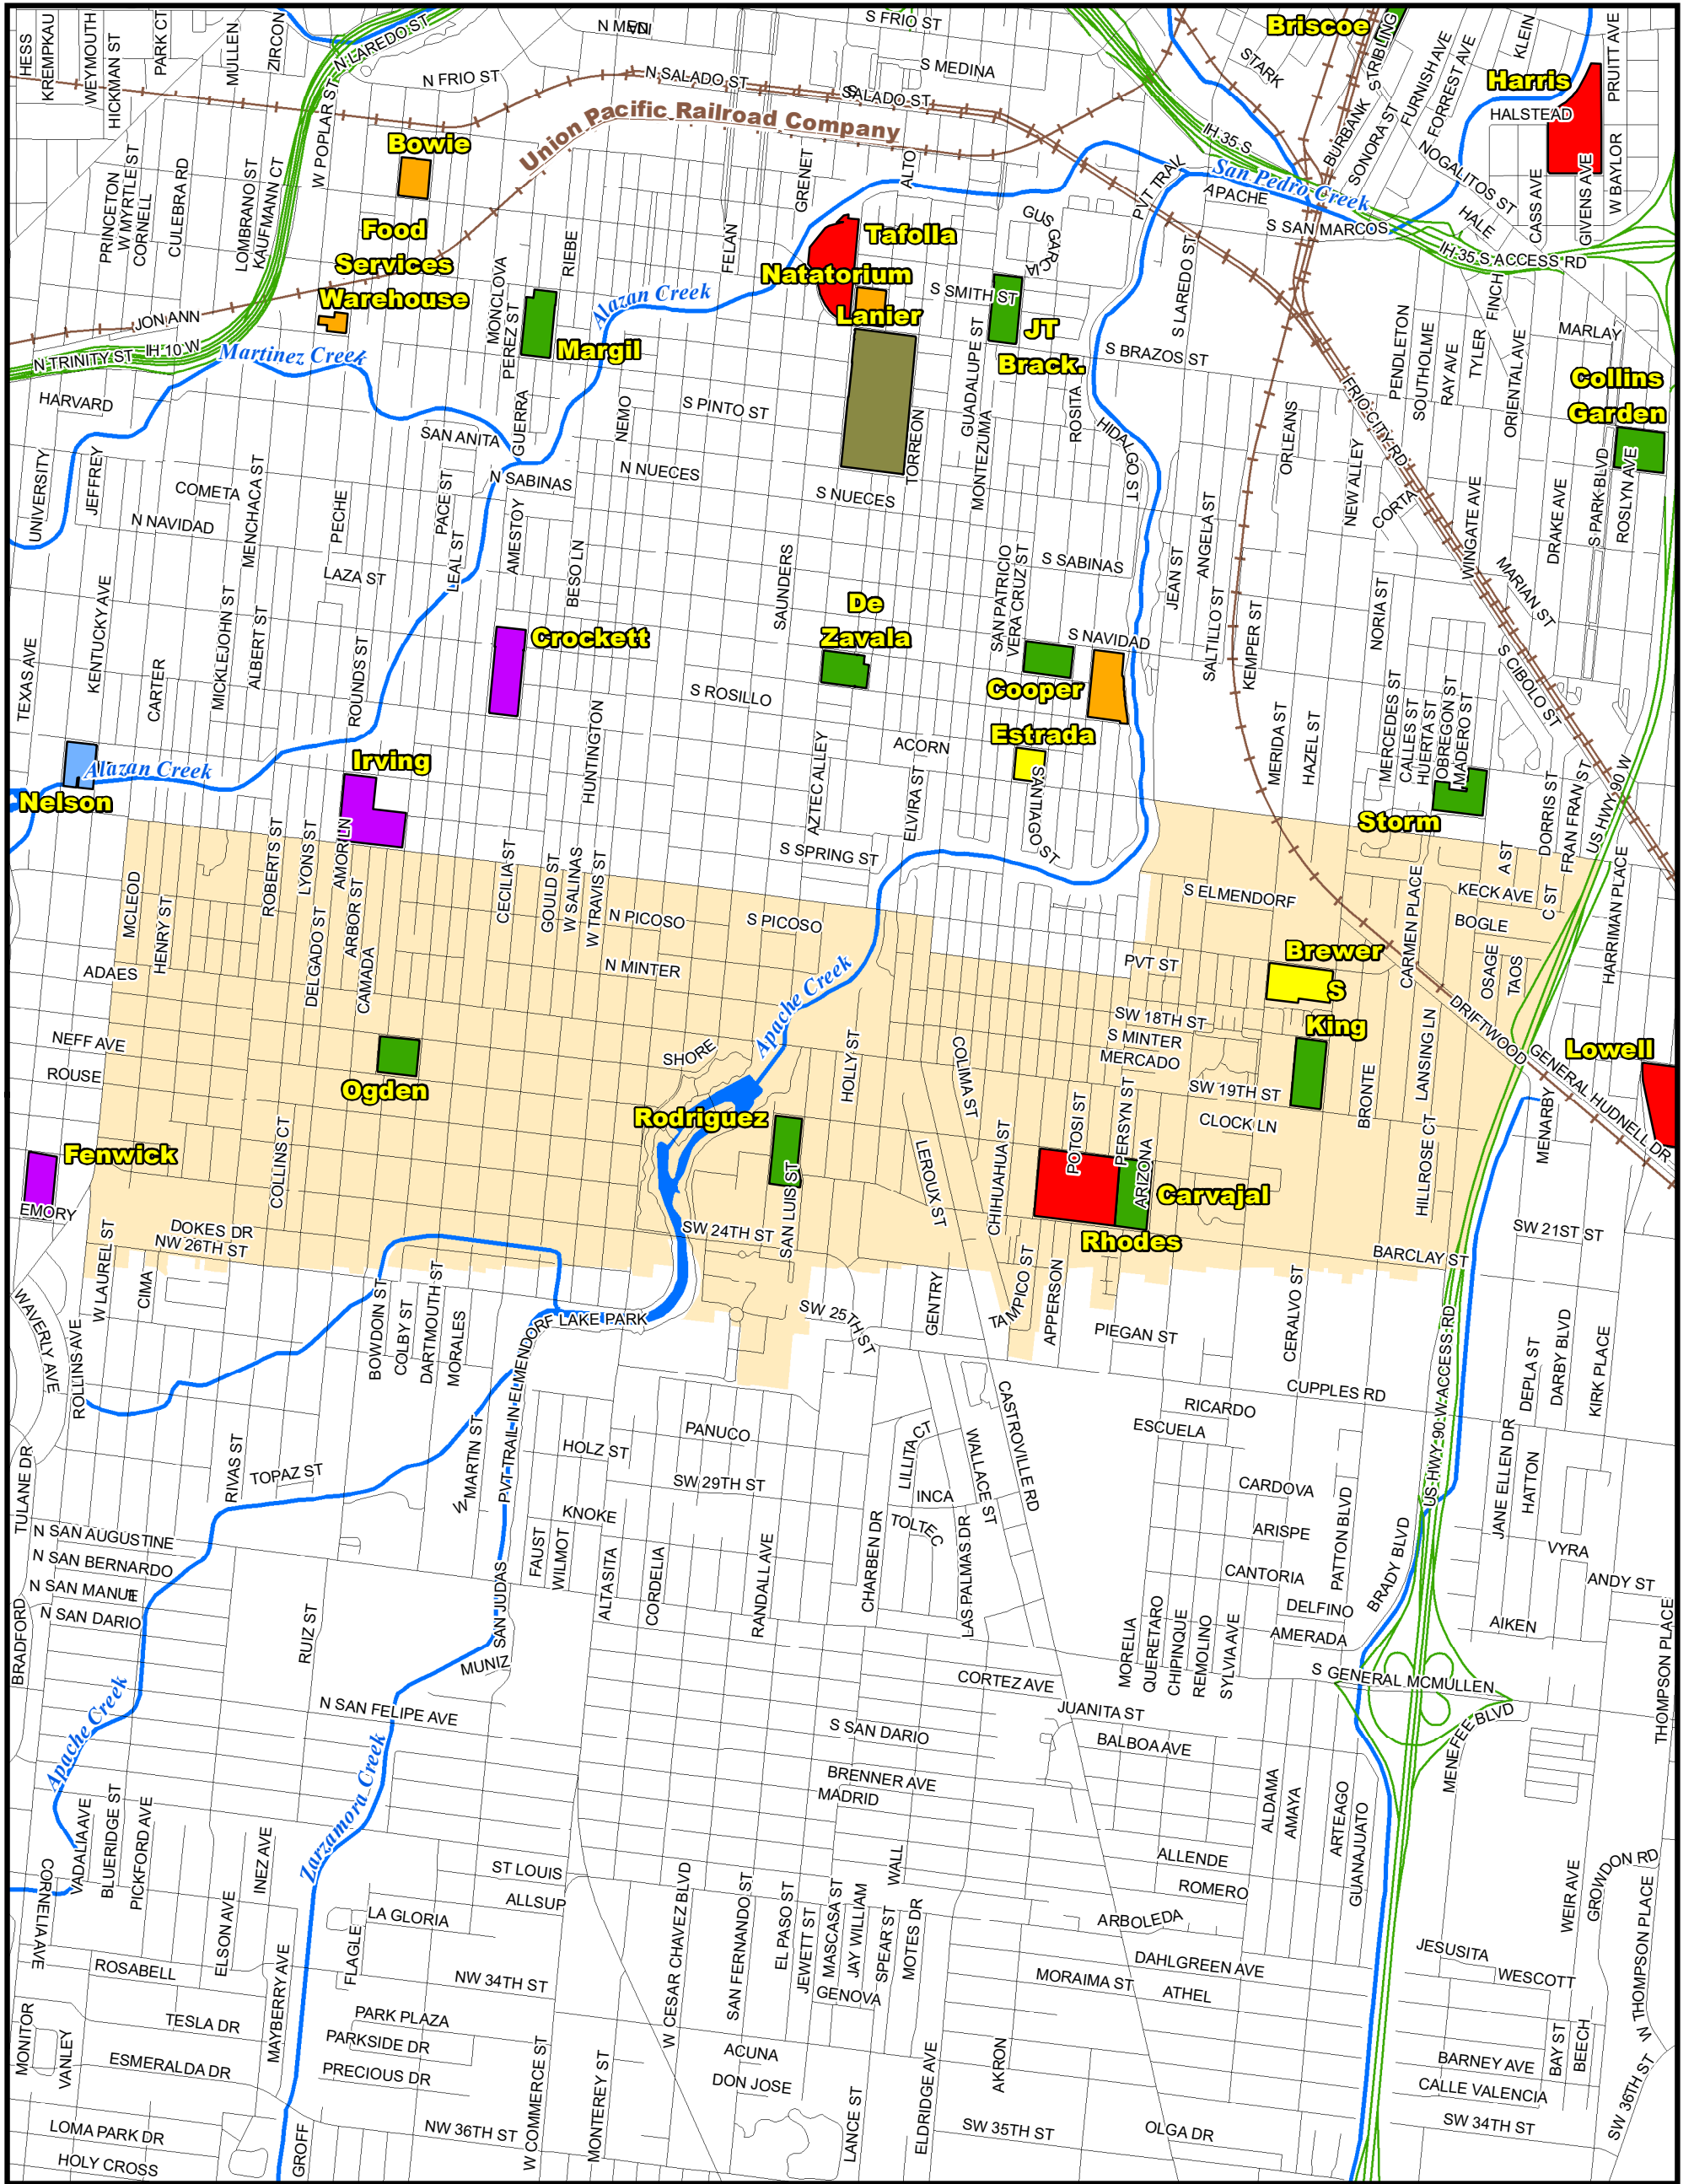

Attendance Boundary for 2021-2022

RHODES
Middle School
Grades Served: 6-8

3000 TAMPCO ST
SAN ANTONIO, TX 78207

LEGEND

1 inch equals 0.35 miles

Last Updated 2019-2020

SAISD Facilities		Route Features		Natural Features	
 Early Childhood EC	 Middle School	Streets	Rivers & Creeks		
Facility_Type		Railroad Tracks	Water Bodies		
 Administrative	 Primary PK/K-5/6				
 Closed - Pending Reuse	 PK/K-8 School				
	 High School				
	 Special Program				