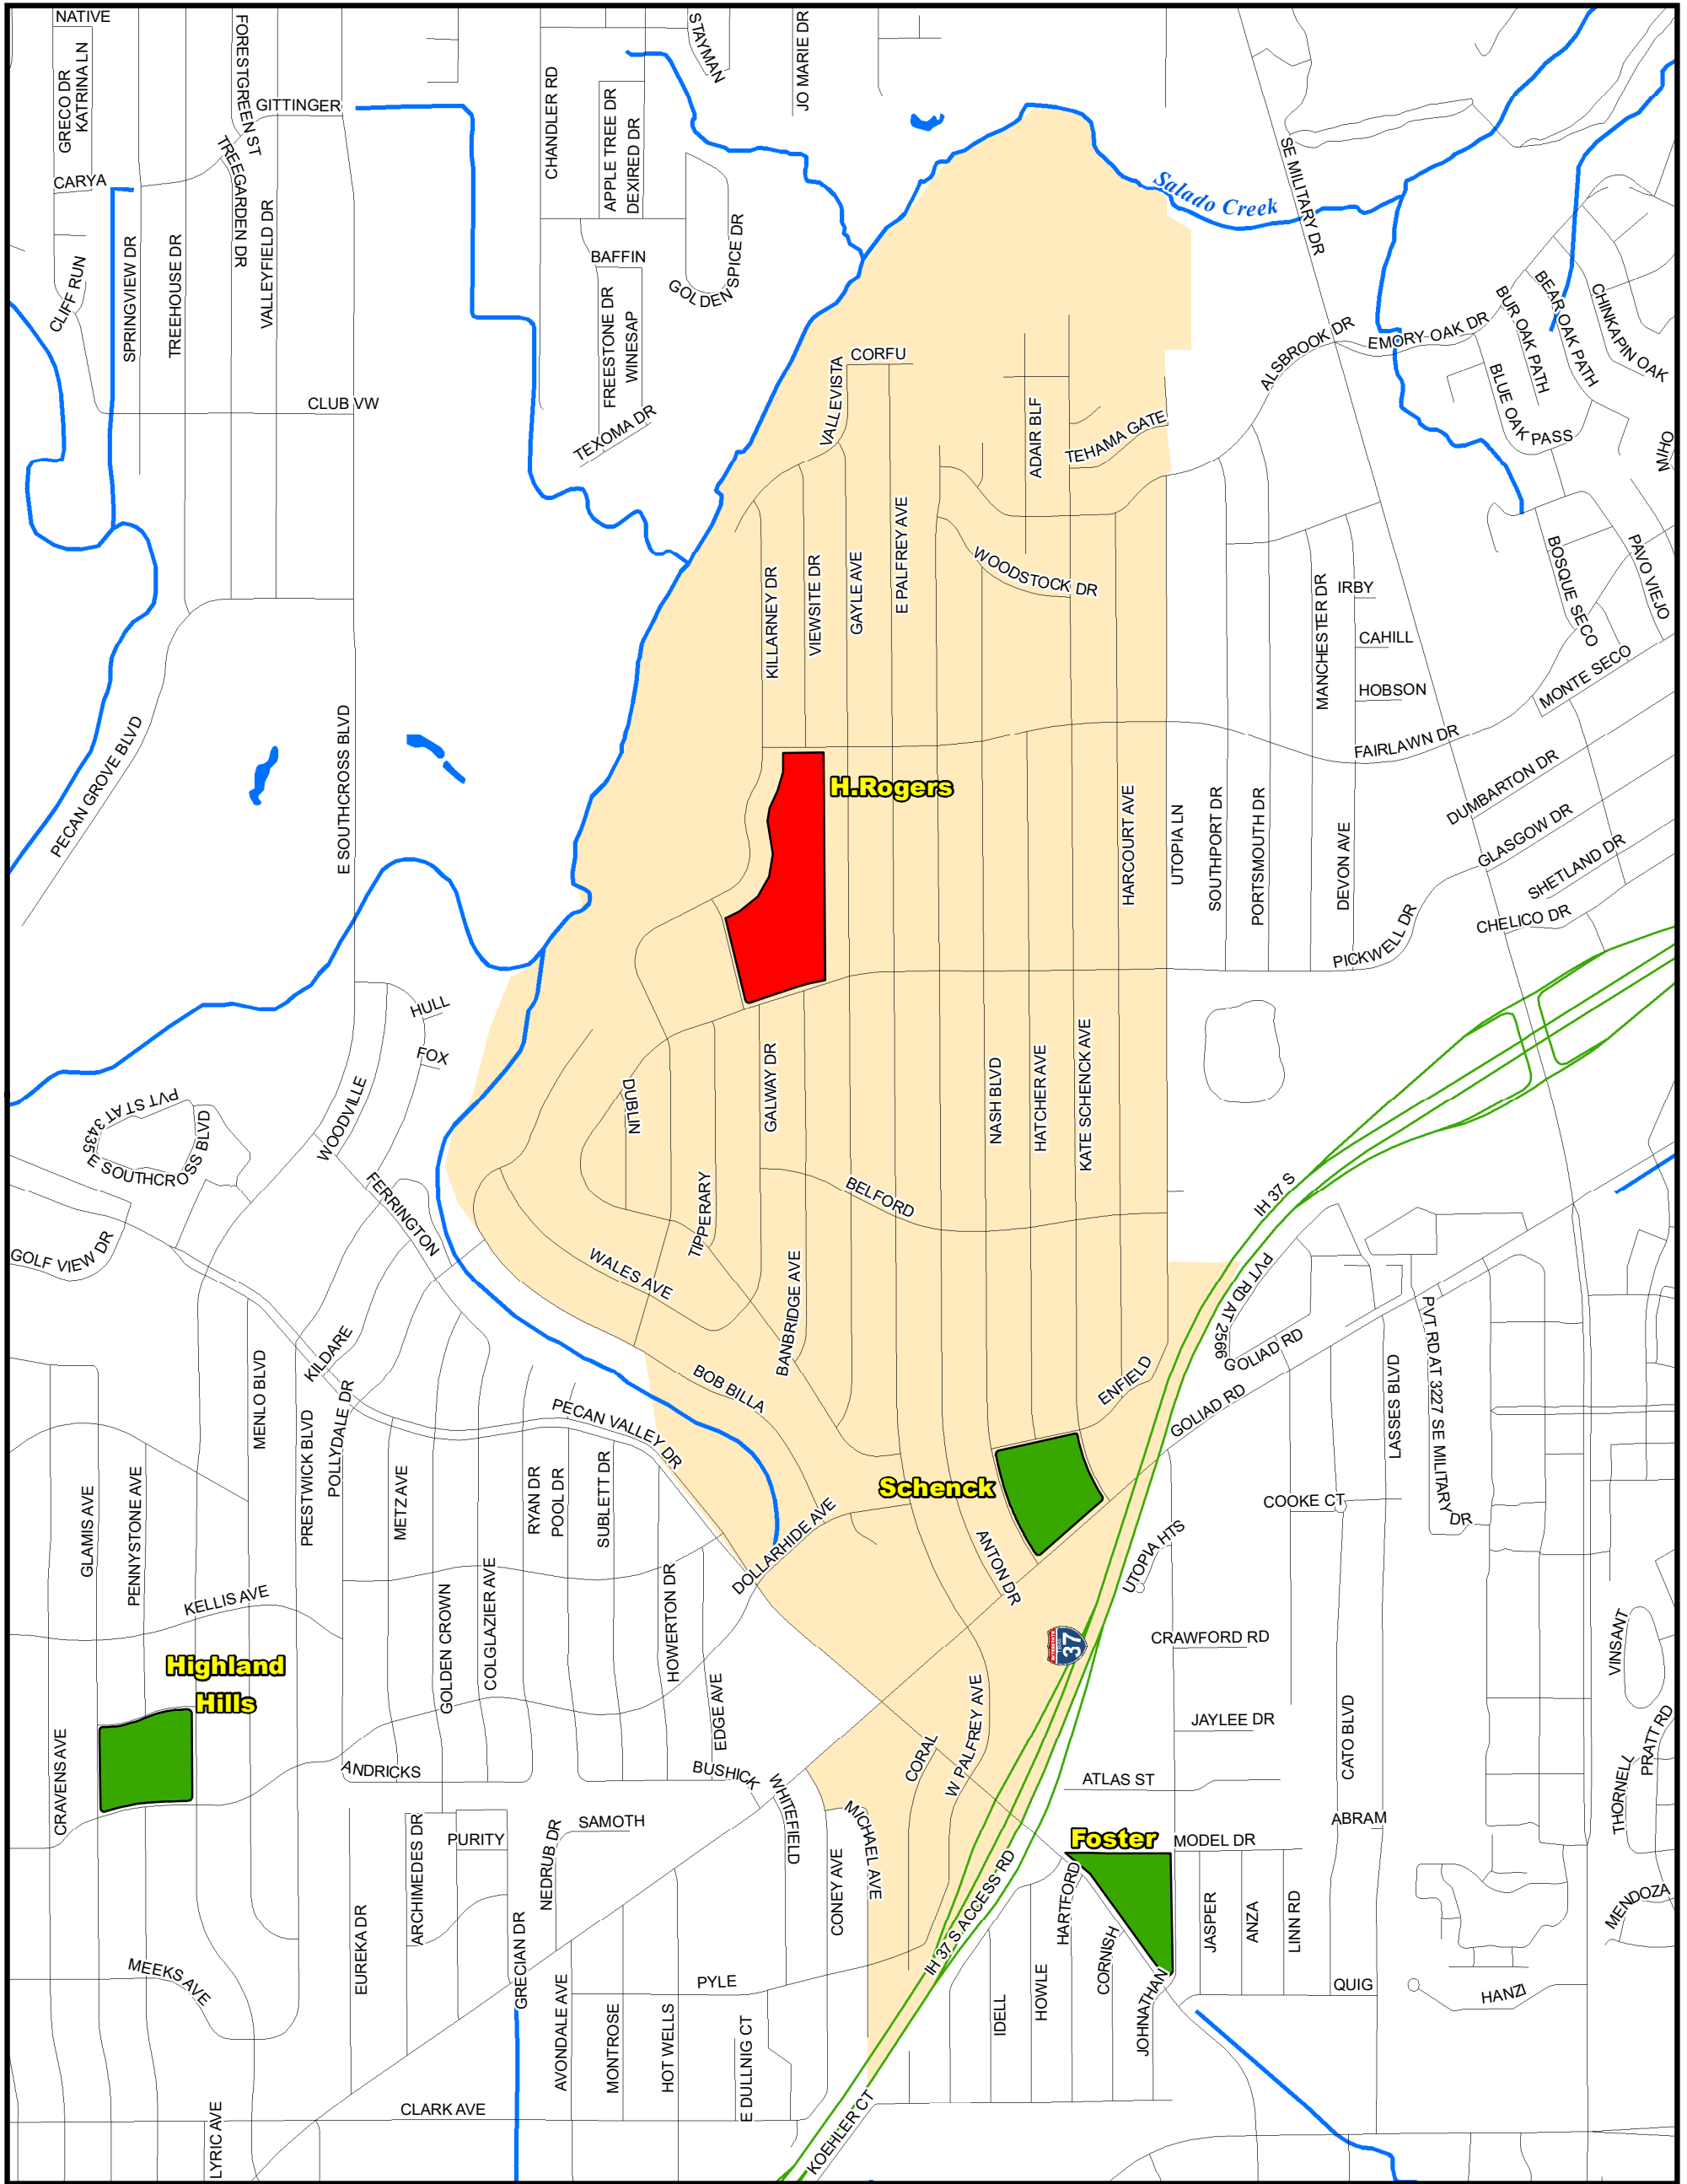

# Attendance Boundary for 2021-2022

**SCHENCK  
Primary School  
Grades Served: HS,PK-5**

**101 KATE SCHENCK AVE.  
SAN ANTONIO, TX 78223**

**LEGEND**

1 inch equals 0.21 miles

Last Updated 2019-2020

SAISD Facilities		Route Features		Natural Features	
Facility_Type					
	Administrative		Early Childhood EC		Middle School
	Primary PK/K-5/6		Streets		Rivers & Creeks
	Closed - Pending Reuse		Railroad Tracks		Water Bodies
	High School				Special Program
	PK/K-8 School				
	Special Program				