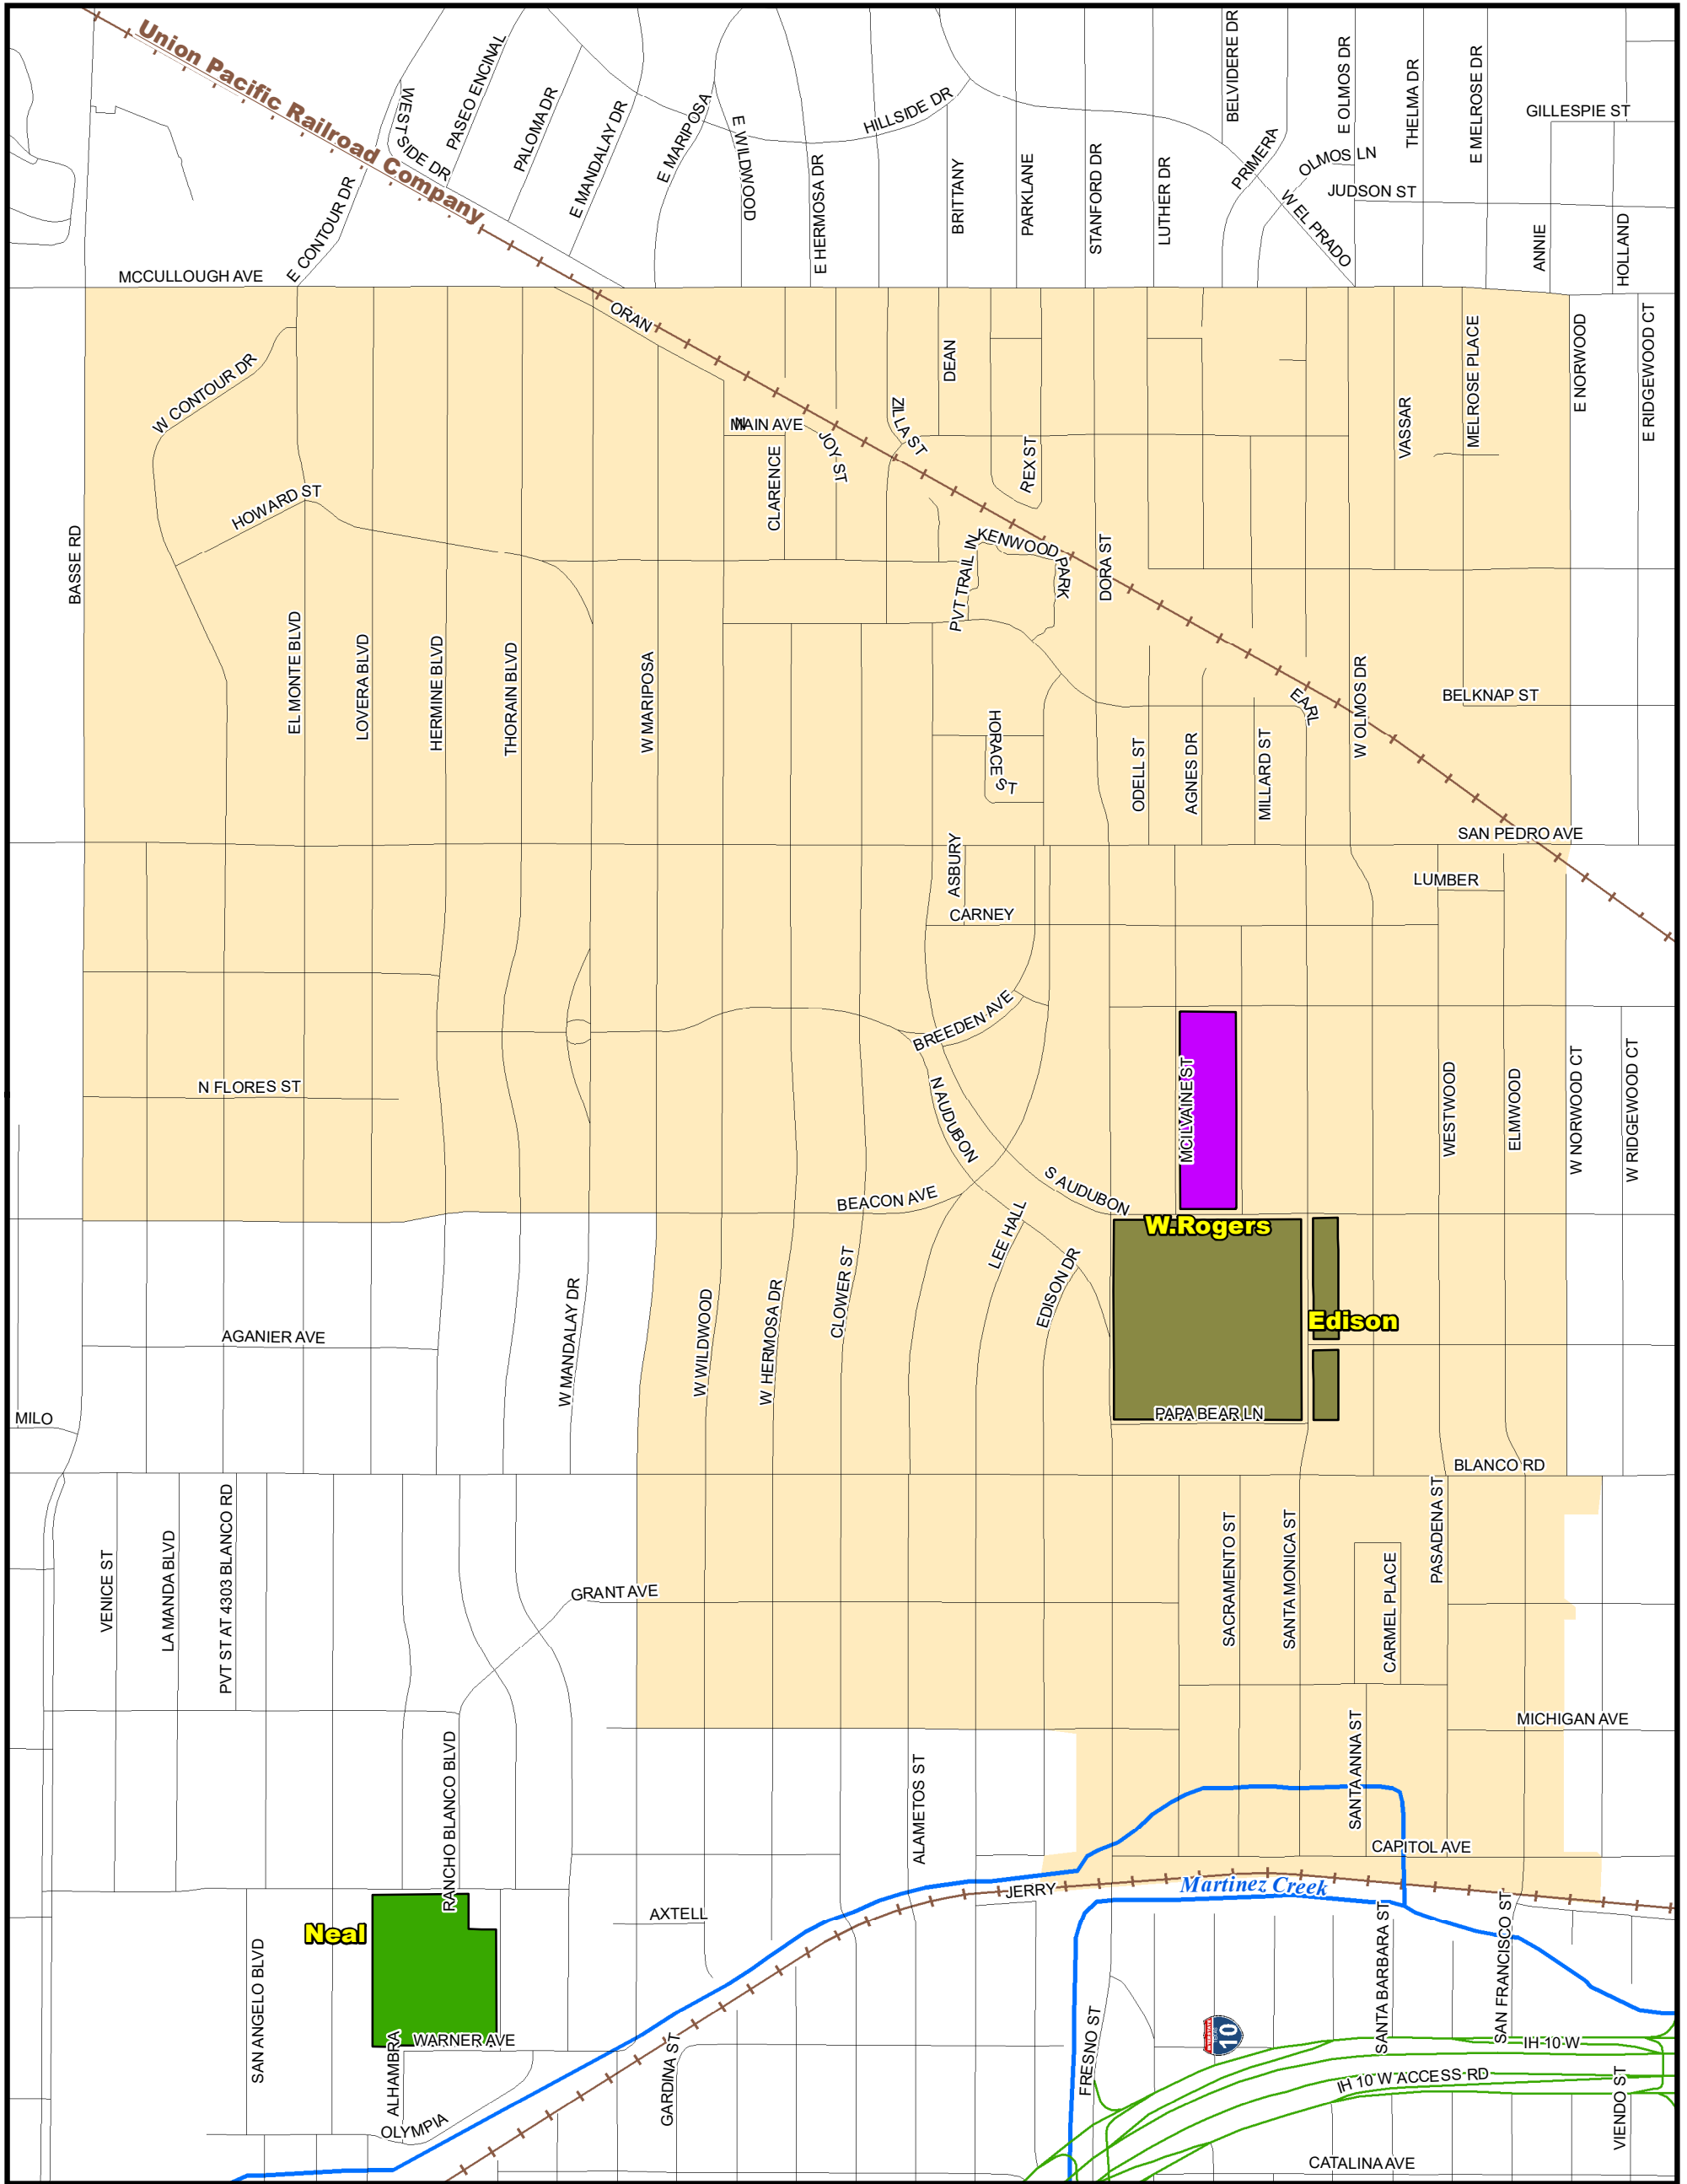

Attendance Boundary for 2021-2022

W.ROGERS
Primary School
Grades Served: PK-8

620 MCILVAINE ST.
SAN ANTONIO, TX 78212

LEGEND

1 inch equals 0.15 miles

Last Updated 2019-2020

SAISD Facilities		Route Features		Natural Features	
Facility_Type					
Administrative	Primary PK/K-5/6	Early Childhood EC	Middle School	Streets	Rivers & Creeks
Closed - Pending Reuse	High School	PK/K-8 School	Special Program	Railroad Tracks	Water Bodies